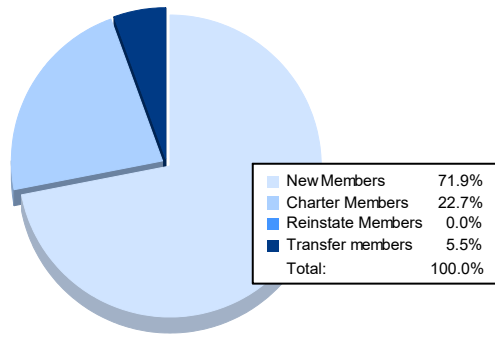

Year	New Clubs	Dropped Clubs	Gain/ Loss Clubs	New Members	Charter Members	Reinstate Members	Transfer Members	Total Member Added	Total Members Dropped	Gain/ Loss Members
2017-2018	0	1	-1	100	0	1	22	123	171	-48
2018-2019	0	1	-1	105	2	2	3	112	114	-2
2019-2020	0	0	0	87	0	0	9	96	138	-42
2020-2021	0	1	-1	43	1	0	9	53	90	-37
2021-2022	1	1	0	92	29	0	7	128	119	9
<b>Average</b>	<b>0</b>	<b>1</b>	<b>-1</b>	<b>85</b>	<b>6</b>	<b>1</b>	<b>10</b>	<b>102</b>	<b>126</b>	<b>-24</b>

### Membership Composition June 2022 Cumulative